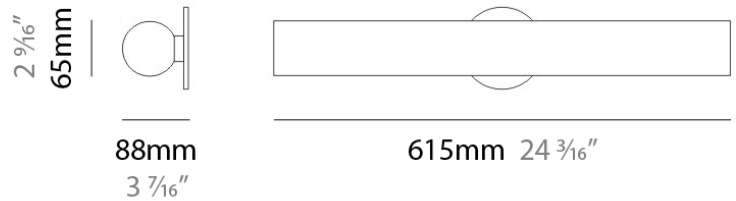

OLYMPIA SURFACE

D23036

PROJECT
TYPE
NOTES
QUANTITY
DATE

GENERAL

Series: Olympia
Division: Design
Mounting Type: Surface
Mounting Location: Wall
Subcategory: Ambient

PHYSICAL

Shape: Cylinder
Length (mm): 615
Length (in): 24 ³/₁₆
Height (mm): 65
Height (in): 2 ⁹/₁₆
Extension (mm): 88
Extension (in): 3 ⁷/₁₆
Light Distribution: Omnidirectional
Weight (kg): 1.8
Weight (lbs): 4
Diffuser: Satin White Glass
Fixture Finish: GRY
Fixture Material: Metal

ELECTRICAL

Lamp Type: LED Retrofit
Input Wattage (W): 16
Bulb Included: Bulb Not Included
Total Output Wattage (W): 16 / 24
Max. Wattage Per Lamp (W): 16 / 24
Dimming: Non-Dimmable
Driver Included: Yes
Driver Location: Integrated
Input Voltage (V): 120 - 277
Output Voltage (V): 24

LED

Color Temperature (°K): 3000
CRI: >80 CRI
Lamp Life (hrs): 50000

OPTICAL

RATINGS AND CERTIFICATIONS

Certified By: CSA Certified to UL and CSA Standards
IP rating: IP20